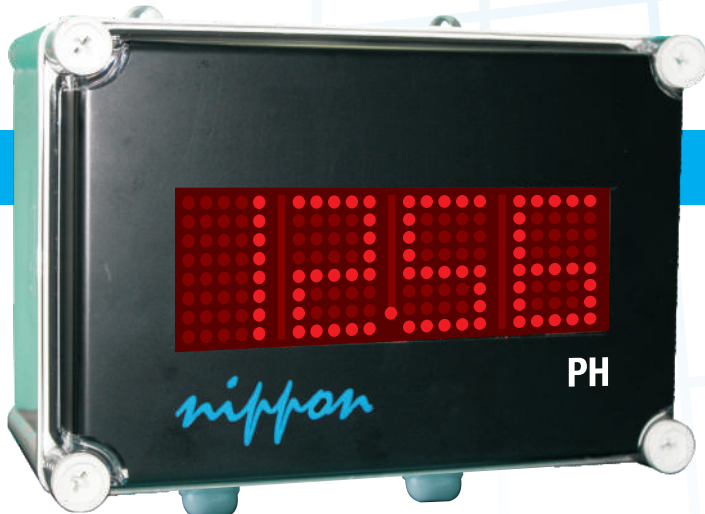

DIGITAL DENSITY INDICATORS

nippon
instruments
(india) pvt. ltd

Nippon 1100D-2

Nippon 1100D-2 is 4 digit density temperature indicator. It is widely used in accurate and quick measuring applications in Petrol Pumps.

- Highly accurate and reliable
- Glass Epoxy design
- Modular design
- Accurate and easy to read LED Display

Specifications

Input	4-20mA DC
Range	700.0 to 999.9 Kg/M3 (0 to 999.9)
Display	4-digit RED LED (4 digit)
Display Size	2" (50mm ht.) or 2.3" (57.5mm ht.) please specify
Ambient Temperature	0-55 °C
Humidity	95% RH
Principle	Input suitably signal conditioned, amplified, linearised as required and displayed.
Power Switch	Provided
Power on Indication	Provided
Cable Gland	Provided, 3 nos.
Mounting	Wall mounting
Enclosure	M.S. Powder Coated
Supply	230VAC \pm 10%, 50Hz

Nippon 5050-4B

- Count totaliser
- 4 inch (100mm) height
- Easy to read from longer distance
- Wall / hanging type

MASTER SLAVE CLOCKS

- Master/Slave configuration for time synchronization
- Master can be connected to computer on RS232 port
- All Slave are connected to the master on rs485
- All clocks show the same time
- Maximum 32 slave connection on network

WALL MOUNTING INSTRUMENTS

Nippon 1010W

- 3½ Digit / 4½ Digit
- 7 Segments, 5 x 8 Dot LED Matrix
- Weather Proof, IP 65 Enclosures
- 4 - 20 mA Input
- RS485 Input

nippon instruments (india) pvt. ltd.

Manufacturers of : PROCESS CONTROL INSTRUMENTS AND SENSORS